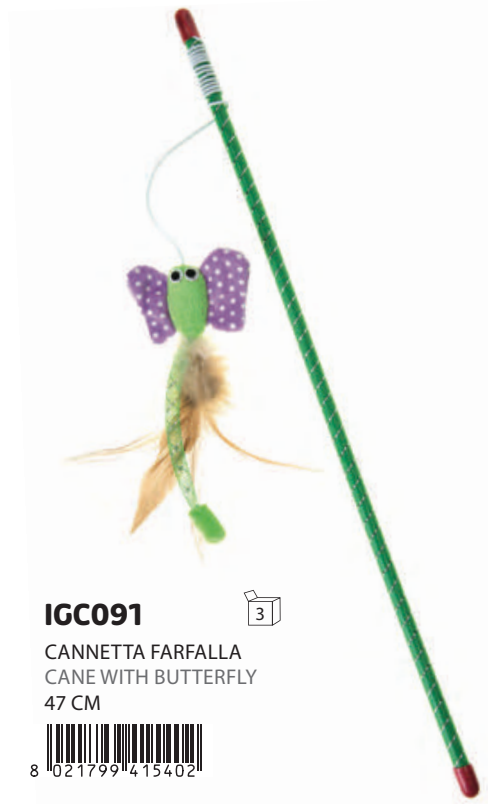

IGC090

CANNETTA TOPO CON CODA
CANE WITH MOUSE
47 CM

8 021799 415396

IGC091

CANNETTA FARFALLA
CANE WITH BUTTERFLY
47 CM

8 021799 415402

IGC082

SET 2 TOPOLINI CON CODA
SET OF 2 MICE WITH TAIL
7X3 CM

8 021799 415389

IGC401

FLASH BALL
Ø 5 CM

8 021799 410384

IGC620

CANNETTA CON PIUME
CANE WITH FEATHERS
50 CM

8 021799 413798

dog toys