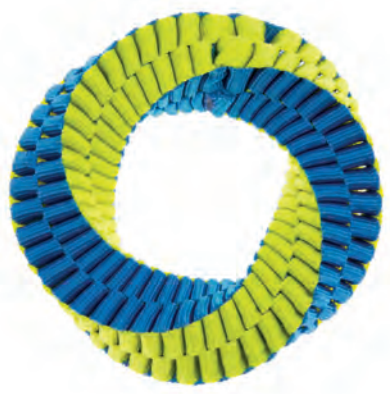

 **RESISTENTI  
STRONG**

dog toys

accessories

cat toys

cat scratchers

bird accessories

**ICC353**   
OSSO SMALL IN FETTUCCIA  
NYLON INTRECCIATA  
BRAIDED NYLON BONE  
SMALL DOG TOY  
16X6,5X3 CM

8 021799 420680

**ICC354**   
OSSO LARGE IN FETTUCCIA  
NYLON INTRECCIATA  
BRAIDED NYLON BONE  
LARGE DOG TOY  
24X8X4 CM

8 021799 420697

**ICC358**   
ANELLO IN FETTUCCIA  
NYLON INTRECCIATA  
RING IN BRAIDED NYLON  
DOG TOY  
Ø 14 CM

8 021799 420734

**ICC359**   
TIRAMORSI CON ANELLO  
IN NYLON INTRECCIATO  
RING IN BRAIDED NYLON  
TUG TOY  
48X16X4 CM

8 021799 420741