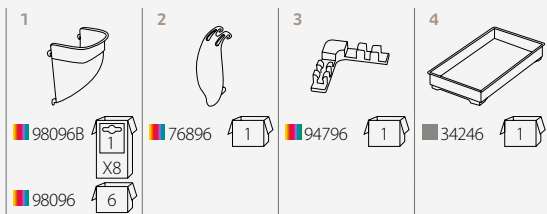

Easy 100 Second Life Plastic

new

rodents

second life

cats & dogs

rodents

birds

Optional pg. 127

→ 100 ↓ 54,5 ↑ 45cm

→ 102 ↓ 56 ↑ 32 cm - Vol. 0,183 m³

fish and turtles