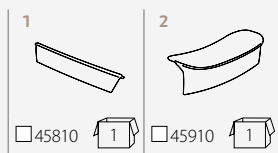

→ 65 ↙ 47,5 ↑ 33 cm

→ 64 ↙ 47,5 ↑ 48,5 cm - Vol. 0,147 m<sup>3</sup>

second life

cats & dogs

rodents

birds

fish and turtles