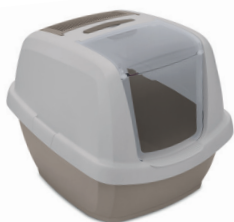

Maddy Junior

100%
Made in Italy

wow
Super Sale
10%
extra

1 Portina ribaltabile per facilitare la pulizia interna
Foldable flap lifts up for quick and easy cleaning

2 Pedana di appoggio per agevolare l'entrata e l'uscita
Support platform to help get in and out

3 Filtro ai carboni attivi e paletta inclusi
Active charcoal filter and scoop included

44338

8 021799 417901

44380

8 021799 417918

44337

8 021799 417895

Optional